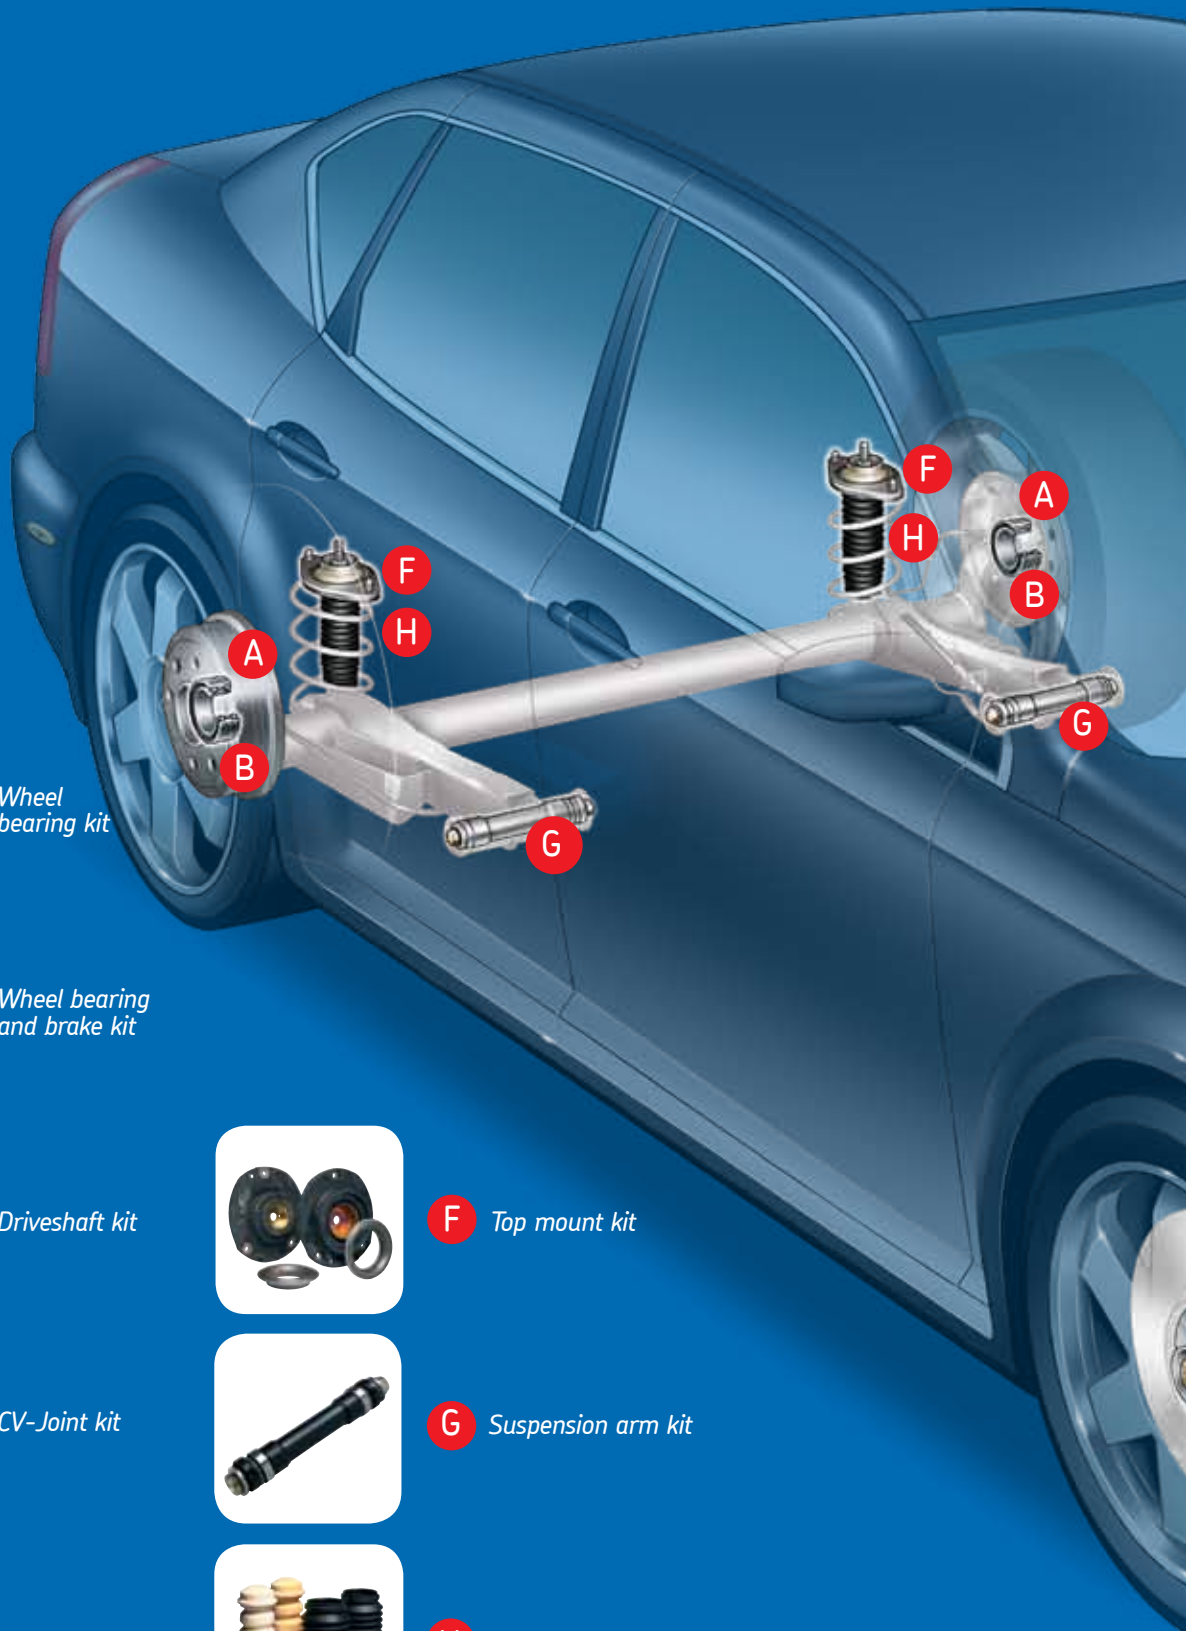

Install confidence

A Wheel bearing kit

B Wheel bearing and brake kit

C Driveshaft kit

F Top mount kit

D CV-Joint kit

G Suspension arm kit